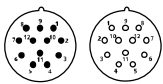

RSUF

M23 cordsets, single ended, female straight connector, 12- and 19-poles with threaded joint, internal threads and molded cable.

RKU/RKUE

Pin Assignments

M23 - Male / Female

12 poles

- 1 = white
- 2 = green
- 3 = yellow
- 4 = grey
- 5 = grey/pink
- 6 = red/blue
- 7 = white/green
- 8 = brown/green
- 9 = blue
- 10 = blue
- 11 = brown
- 12 = yellow/green

19 poles

- 1 = violet
- 2 = red
- 3 = grey
- 4 = red/blue
- 5 = green
- 6 = blue
- 7 = grey/pink
- 8 = white/green
- 9 = white/yellow
- 10 = white/grey
- 11 = black
- 12 = yellow/green
- 13 = yellow/brown
- 14 = brown/green
- 15 = white
- 16 = yellow
- 17 = pink
- 18 = grey/brown
- 19 = brown