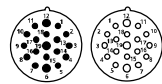

RSUF

M23 cordsets, single ended, female straight connector, 12- and 19-poles with threaded joint, internal threads and molded cable.

RKU/RKUE

Pin Assignments

M23 - Male / Female

12 poles

- 1 = white
- 2 = green
- 3 = yellow
- 4 = grey
- 5 = grey/pink
- 6 = red/blue
- 7 = white/green
- 8 = brown/green
- 9 = blue
- 10 = blue
- 11 = brown
- 12 = yellow/green

19 poles

- 1 = violet
- 2 = red
- 3 = grey
- 4 = red/blue
- 5 = green
- 6 = blue
- 7 = grey/pink
- 8 = white/green
- 9 = white/yellow
- 10 = white/grey
- 11 = black
- 12 = yellow/green
- 13 = yellow/brown
- 14 = brown/green
- 15 = white
- 16 = yellow
- 17 = pink
- 18 = grey/brown
- 19 = brown