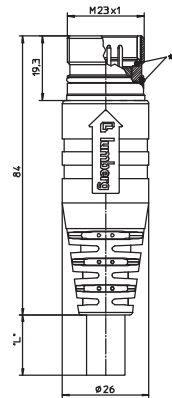

M23-Round-Plug Connector, Single-Ended Cordsets

RSUF | RKU | RKUE

12- and 19-Poles

M23 cordsets, single ended, male straight connector, 12- and 19-poles with threaded joint, external threads and molded cable.

RSUF

M23 cordsets, single ended, female straight connector, 12- and 19-poles with threaded joint, internal threads and molded cable.

RKU/RKUE

Pin Assignments

M23 - Male / Female

12 poles

- 1 = white
- 2 = green
- 3 = yellow
- 4 = grey
- 5 = grey/pink
- 6 = red/blue
- 7 = white/green
- 8 = brown/green
- 9 = blue
- 10 = blue
- 11 = brown
- 12 = yellow/green