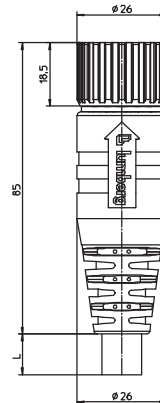

M23-Round-Plug Connector, Single-Ended Cordsets

RSUF | RKU | RKUE

12- and 19-Poles

M23 cordsets, single ended, male straight connector, 12- and 19-poles with threaded joint, external threads and molded cable.

RSUF

M23 cordsets, single ended, female straight connector, 12- and 19-poles with threaded joint, internal threads and molded cable.

RKU/RKUE

Pin Assignments

M23 - Male / Female

12 poles

- 1 = white
- 2 = green
- 3 = yellow
- 4 = grey
- 5 = grey/pink
- 6 = red/blue
- 7 = white/green
- 8 = brown/green
- 9 = blue
- 10 = blue
- 11 = brown
- 12 = yellow/green